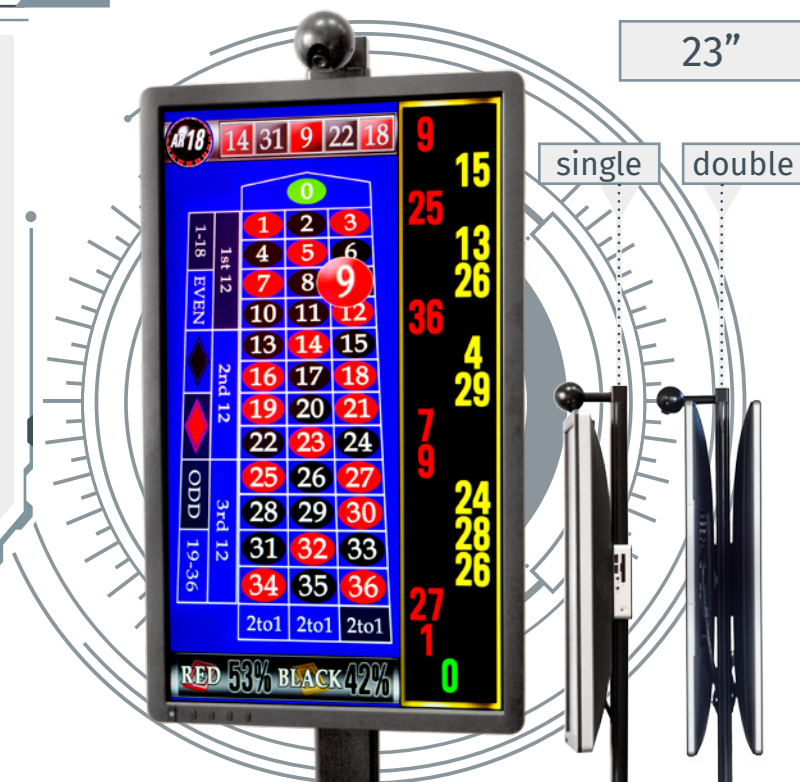

CYCLOPS JUNIOR

ROULETTE DISPLAY

The Junior display is a roulette 23" LCD display equipped with **automatic video reader**. It's the most accessible (in terms of simplicity and pricing) and the younger member of CYCLOPS family. Despite of its simplicity, it possesses all major features and benefits of CYCLOPS displays – quick recognition of winning numbers, on-board wheel stat, high performance (24/7), easy installation, etc.

BENEFITS

- Fast auto recognition of winning numbers (1-2 sec)
- Onboard wheel stat and wheel deviation (available at display screen)
- Easy and quick initial installation (Push-Turn-Wait)
- Suitable for any international standard roulette wheels
- Wheel friendly: no sensors or reader heads
- High reliability – designed to operate 24/7
- Table friendly (does not harm table surface – can be attached to table edge)
- Reasonable price

SPECIFICATIONS

23" single sided:	322×545×90 mm
Height (can be customized):	1100 m
Controller:	built-in
Case color:	black/silver

MODIFICATIONS

- Casino logo
- Backgrounds and colors by customer request
- Pole height

FEATURES

- Single or double sided LCD 23" or 27"
- 5 backgrounds (can be customized)
- Single/double ZERO (can be customized)
- Table #
- 16 last winning numbers
- Simple chances stat
- Neighbors of winning number
- No More Bets status and error spins